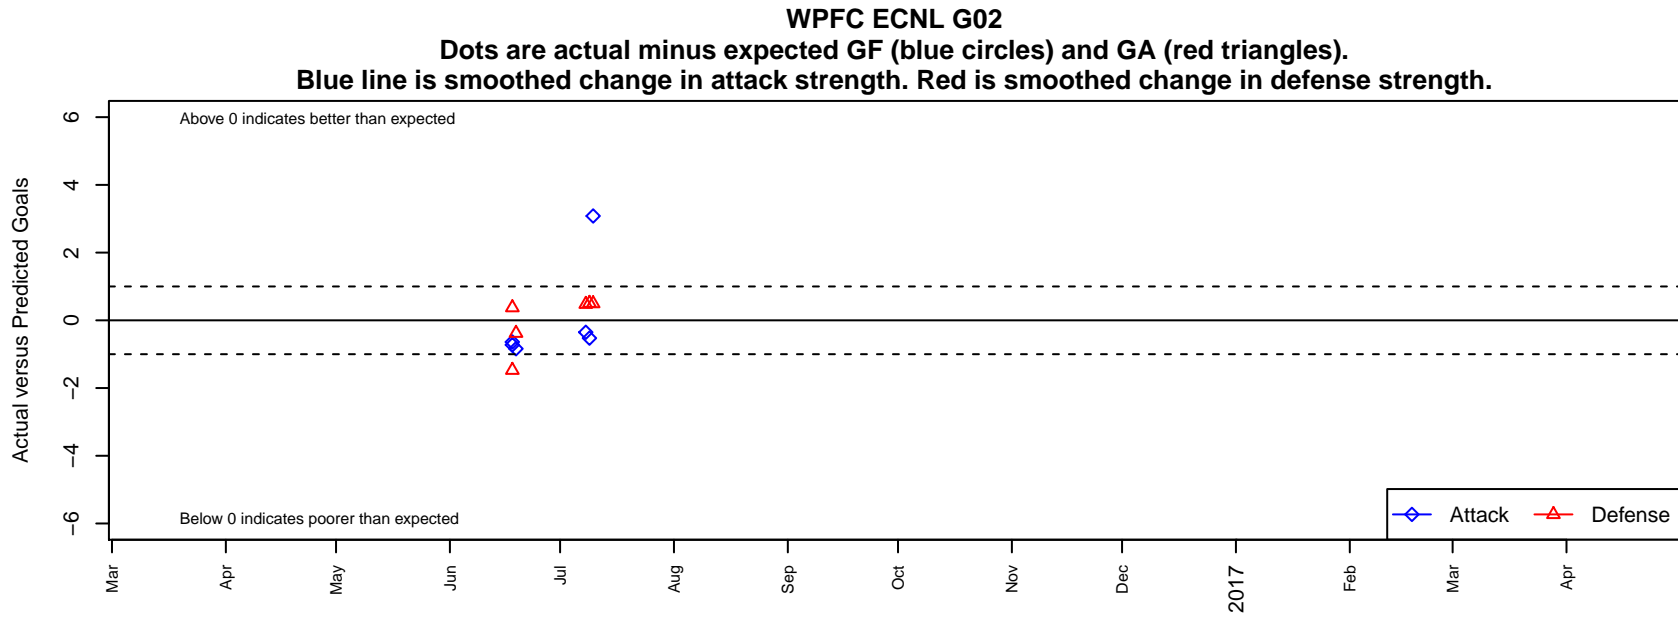

WPFC ECNL G02

Washington Premier FC
Tacoma, WA
G02 total strength=1851
attack=19.88 defense=73.58

alt names used:

Venues played:
2016 Rainier Challenge Samba U16
2016 Nike Crossfire Challenge Super Group U'